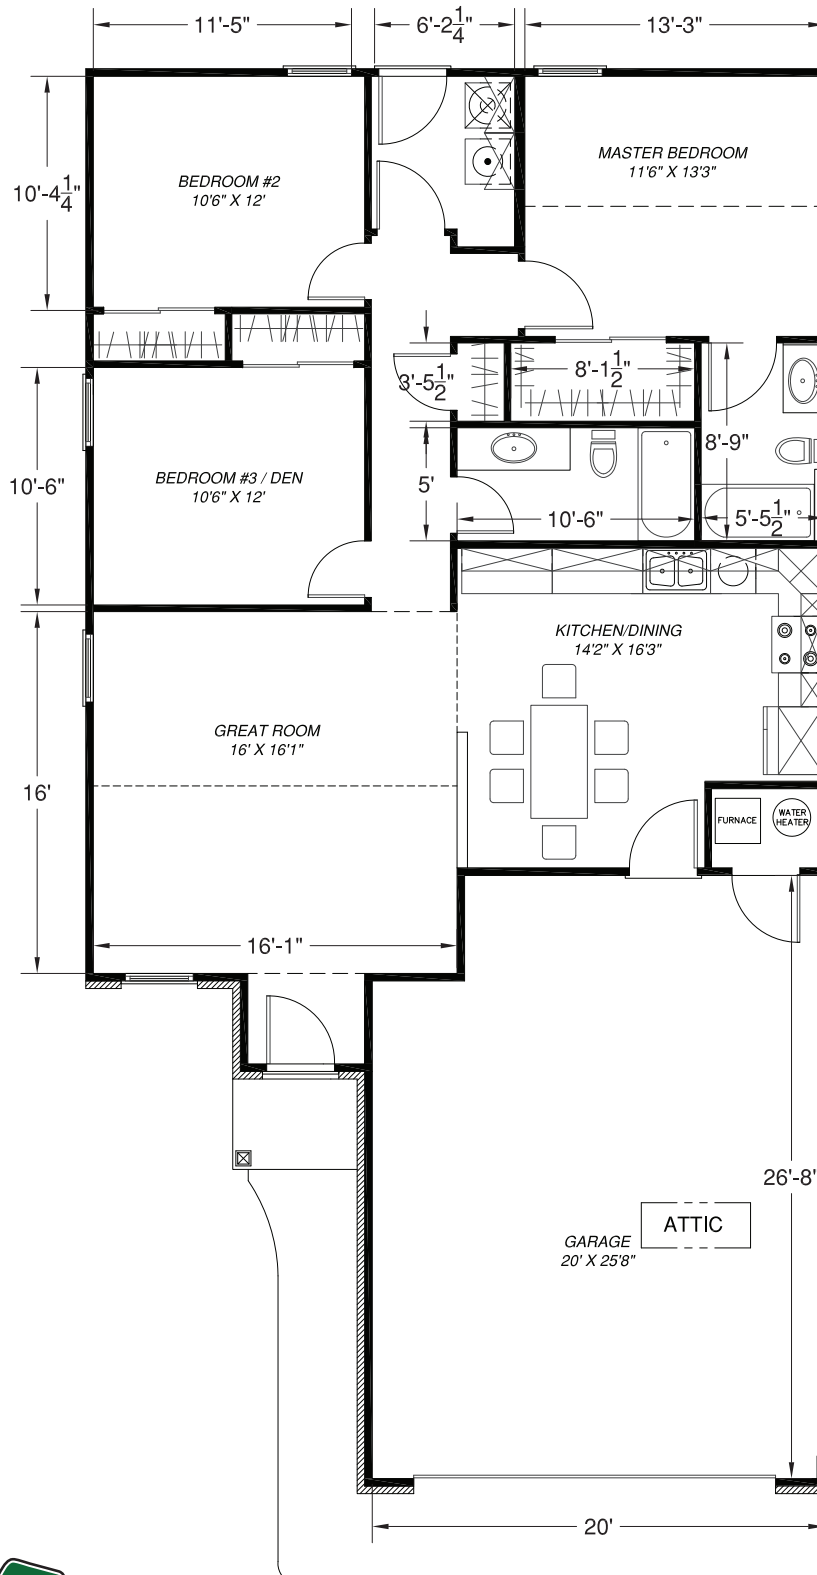

SIDNEY RENTAL PROPERTY

1691 Cumberland - Townhome

SQUARE FOOTAGE:
HOUSE: 1,275

937.498.8000
CraleBuilders.com

3486 State Route 29
Sidney, OH 45365
info@cralebuilders.com